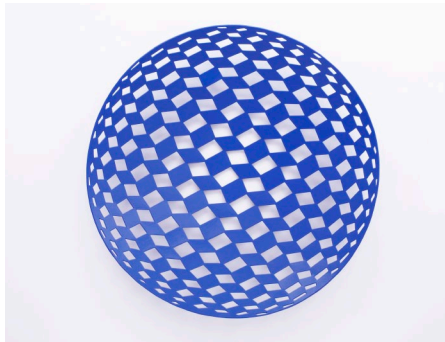

Cubic Bowl £55.00

Graphically striking fruit bowl. Cut-outs in surface allow air supply to reach the fruit. Op-art inspired and available in blue and red.

Powder coated steel: Ø 27.5cm H 3.5cm