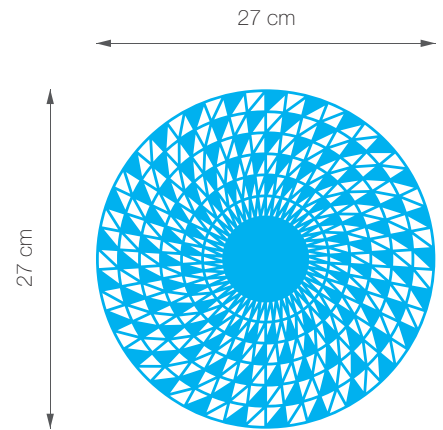

Press Release & Product Specification

Meshed Bowl

A swirling triangulated surface.

The sharp, triangular patterning on the Meshed Bowl creates a swirling optical effect and contrasts with the soft shapes of the fruit that rests on it. The surface is raised on a 10mm base, making it appear to float.

The bowl is made from 1.5mm steel, which is laser-cut and then pressed. The base is then attached to the underside of the bowl prior to powder coating.

The product itself has been designed and manufactured to the highest of standards. Made with pride from laser-cut steel in Britain.

For further information and images please contact:

Jonathan Krawczuk
jonathan@designedmade.co.uk
+44 (0)845 901 1668
www.designedmade.co.uk

Product Specification

Design	Jonathan Krawczuk
Launched	2009
Material	Steel
Finish	Powder Coat
Dimensions	Ø 27cm x H 4cm
Weight	0.7kg
Colours	Blue / Yellow